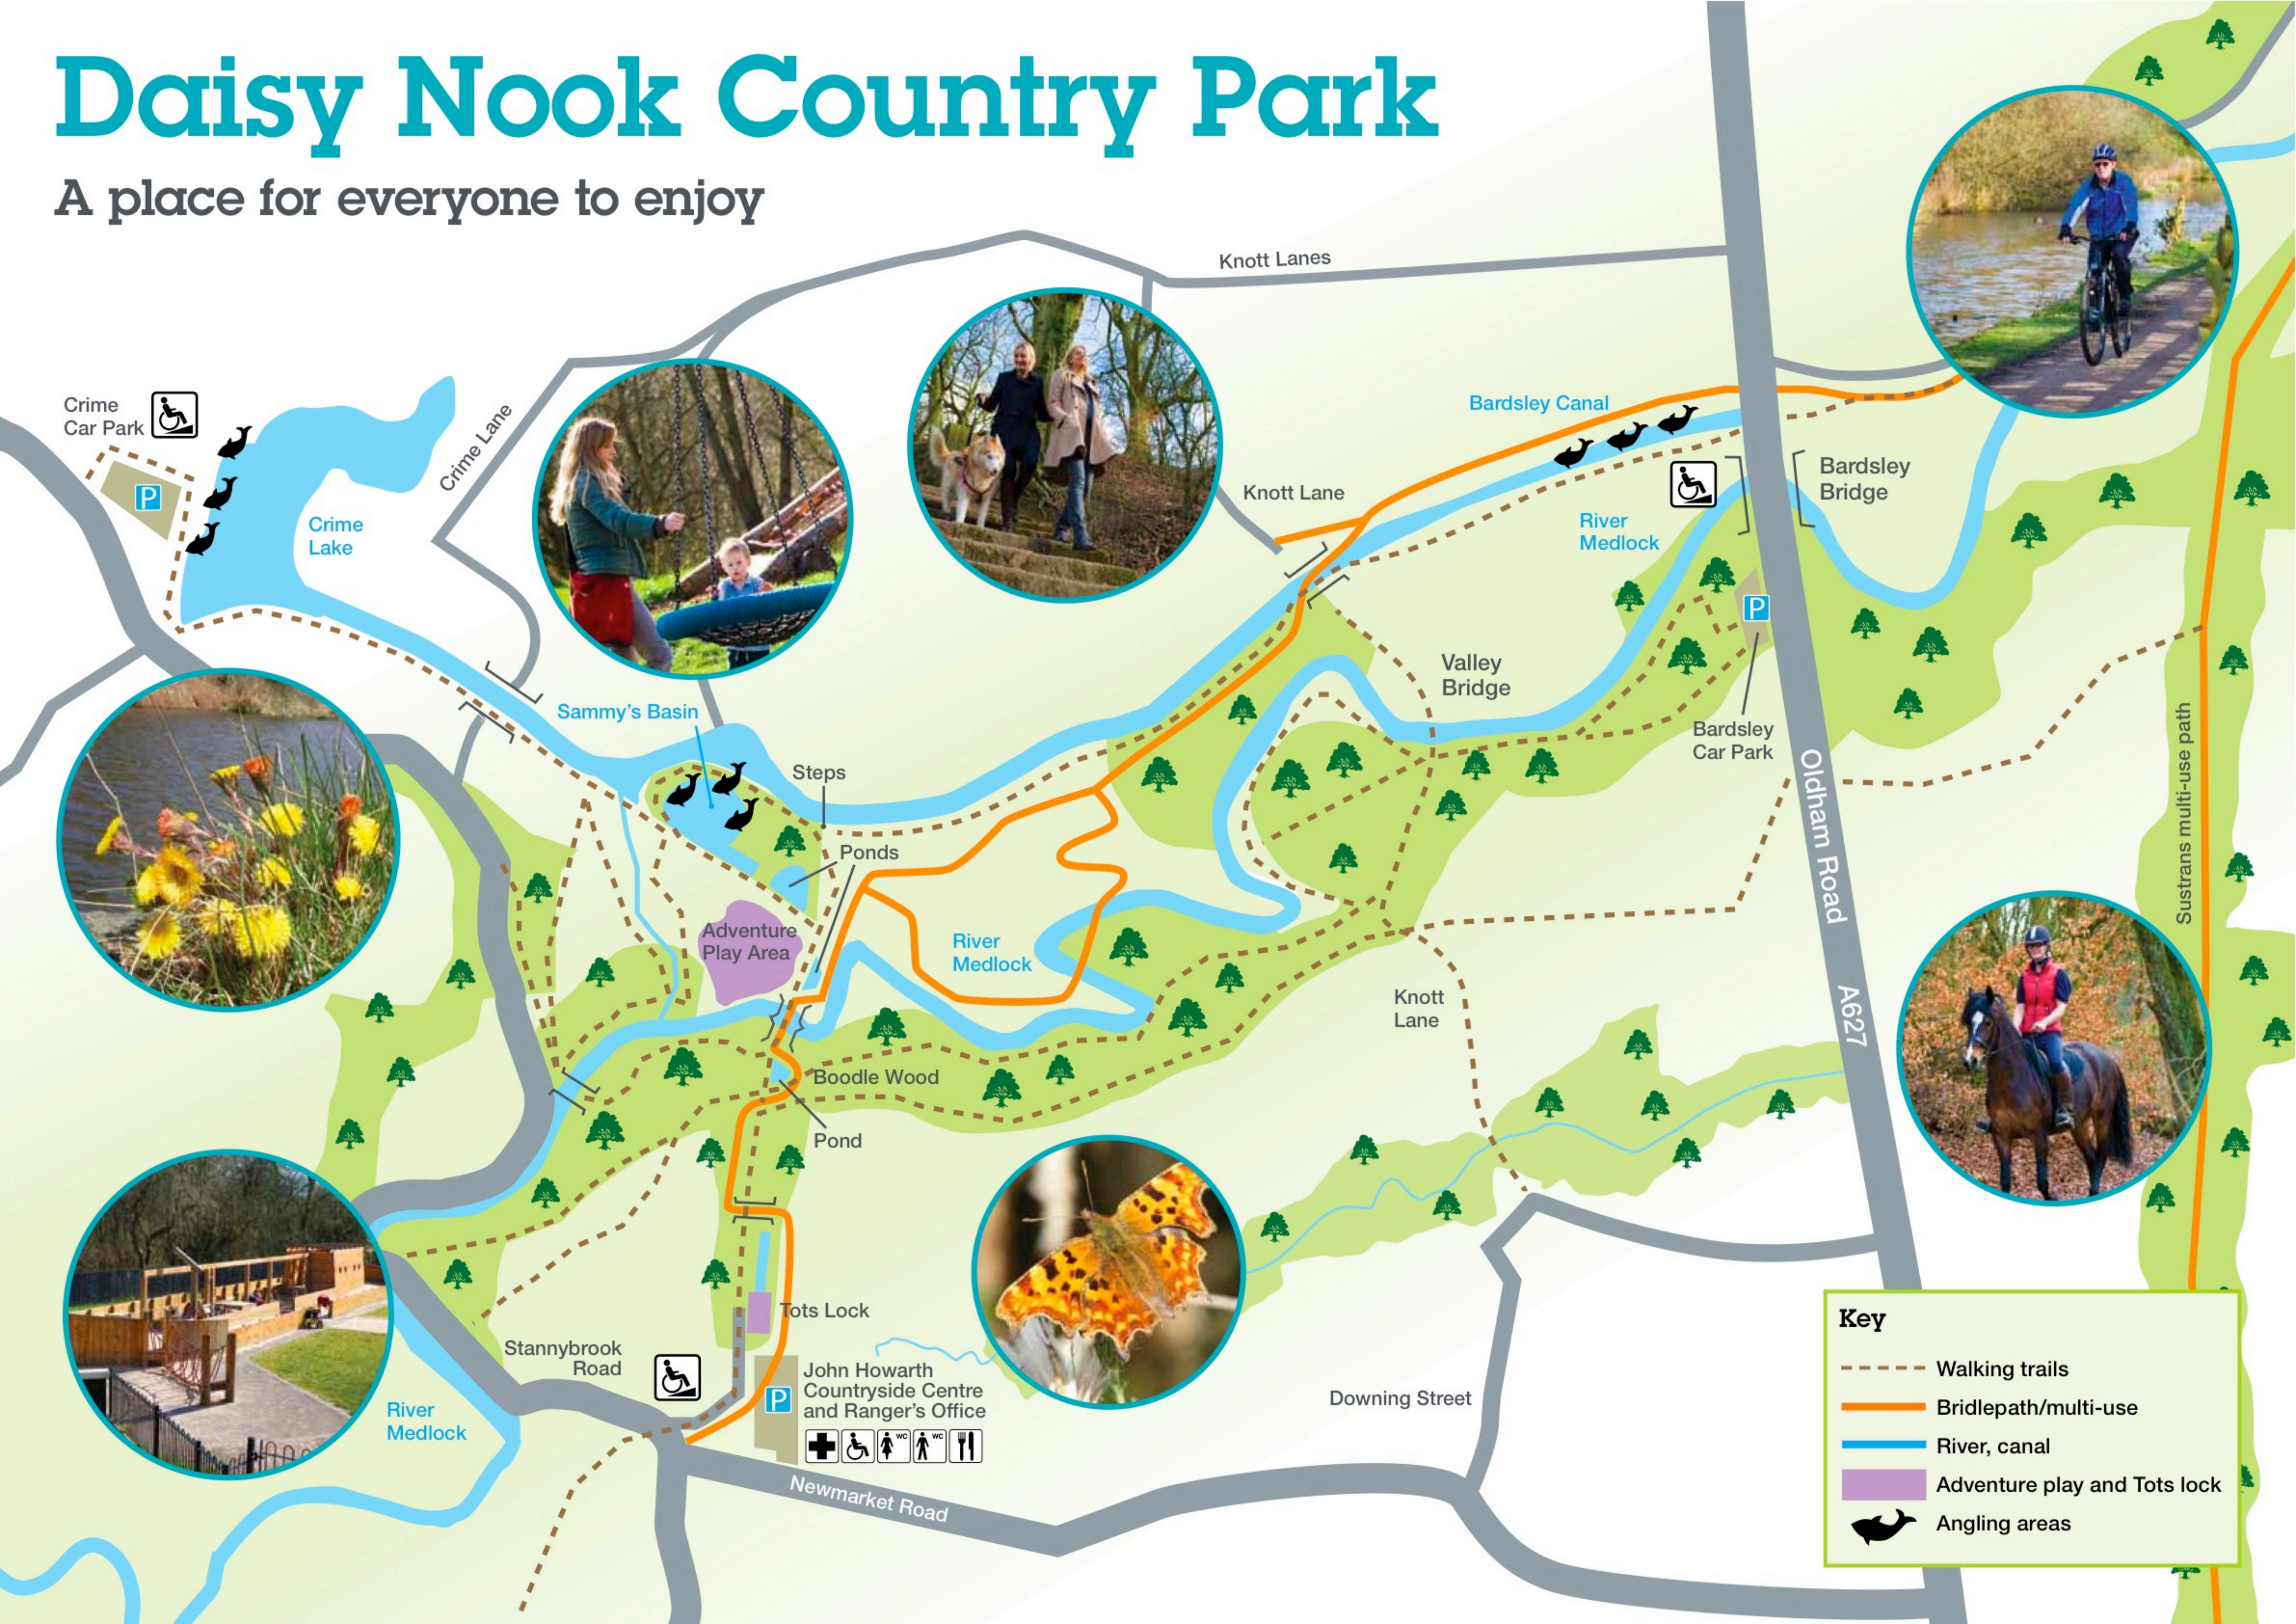

Daisy Nook Country Park

A place for everyone to enjoy

Key

-  Walking trails
-  Bridlepath/multi-use
-  River, canal
-  Adventure play and Tots lock
-  Angling areas